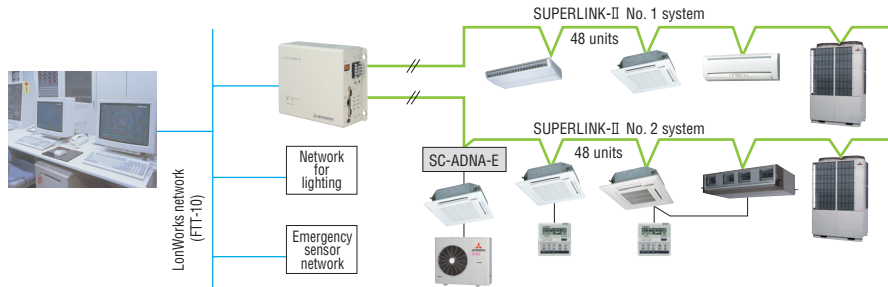

# SC-LGWNA-A (LonWorks gateway) Production by order

SC-LGWNA-A is an interface device that converts MHI's Superlink-II communication data to LonWorks code. Control and monitoring functions of the a/c system for up to 96 indoor units can be integrated to a central control point via the building management system network.