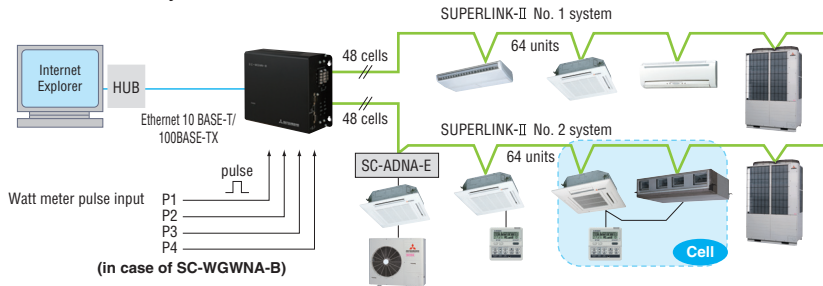

## SC-WGWNA-A/SC-WGWNA-B

Production by order

(SC-WGWNA-B is with electric power calculation function)

Control and monitoring of up to 96 cells (some cells can have two or more indoor units and total number of indoor units can be up to 128 units) centralised to a network PC using the Superlink-II web gateway. Simple installation is assured with no special software requirements, operation is via Internet Explorer. A low power embedded CPU and compact flash ROM ensure a large storage capacity with high reliability (no moving parts such as a PC fan, etc). An IP address filter function combined with three-level user authentication check also ensures security.

Additional engineering service cost etc. is required.  
Please consult your dealer when using this central control.

PC requirements: Windows 2000 or Windows XP or Windows Vista.  
Monitor resolution 1024 x 768.  
Web browser requirements: Internet Explorer 6.0 or 7.0.