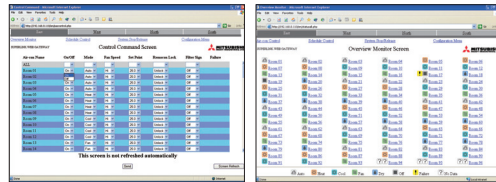

## SC-WGWNA-A/SC-WGWNA-B

Production by order

(SC-WGWNA-B is with electric power calculation function)

Control and monitoring of up to 96 cells (some cells can have two or more indoor units and total number of indoor units can be up to 128 units) centralised to a network PC using the Superlink-II web gateway. Simple installation is assured with no special software requirements, operation is via Internet Explorer. A low power embedded CPU and compact flash ROM ensure a large storage capacity with high reliability (no moving parts such as a PC fan, etc). An IP address filter function combined with three-level user authentication check also ensures security.

Additional engineering service cost etc. is required.  
Please consult your dealer when using this central control.

PC requirements: Windows 2000 or Windows XP or Windows Vista.  
Monitor resolution 1024 x 768.  
Web browser requirements: Internet Explorer 6.0 or 7.0.